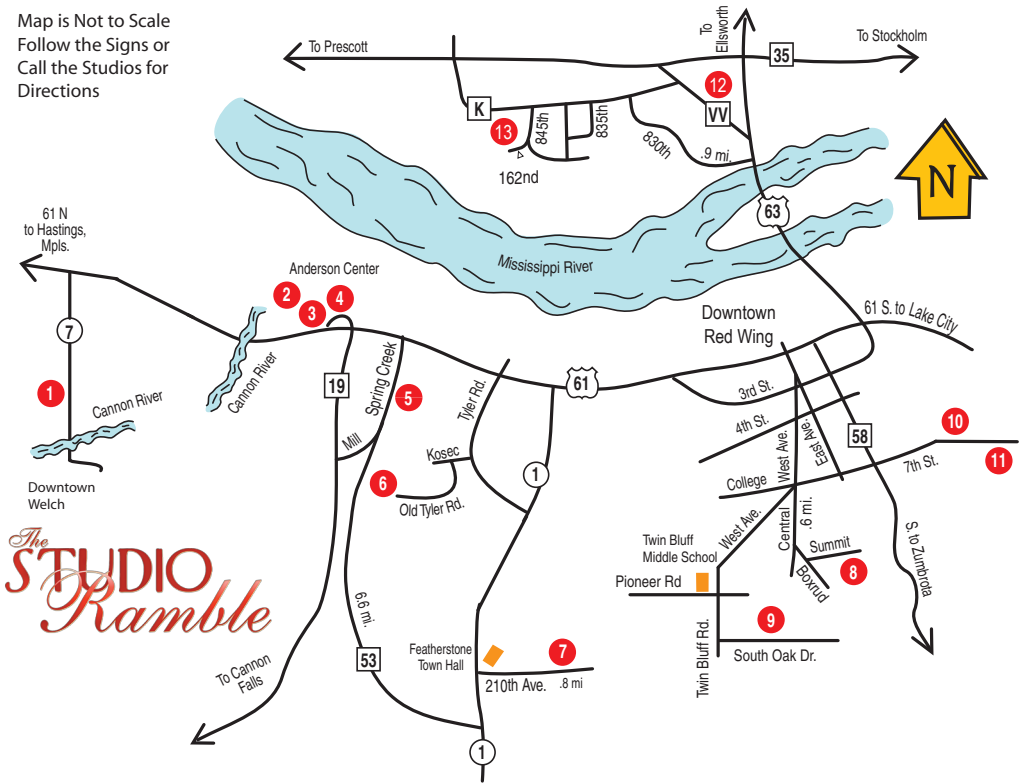

Map is Not to Scale  
Follow the Signs and  
Call the Studios for  
Directions

- 1** **Chuck Goranowski**  
26231 Co 7 Blvd - Welch, MN  
651.388.6171
- 2** **Ardee Rosasco**  
Anderson Center - 163 Tower View Drive  
Red Wing, MN  
651.388.6326
- 3** **Art Kenyon**  
Anderson Center - see address for Site 2  
651.388.9432  
*Guest Musician Artist: Neal Topliff*
- 4** **Peg Simonson**  
Anderson Center - see address for Site 2
- 5** **Dan Wiemer**  
491 Spring Creek Rd. S. - Red Wing, MN  
651.388.8047 / [www.danwiemer.com](http://www.danwiemer.com)
- 6** **Falconer Vineyards & Winery**  
3572 Old Tyler Road - Red Wing, MN  
651.388.8849  
[www.falconervineyards.com](http://www.falconervineyards.com)
- 7** **Featherstone Pottery - Tom & Jeff Larkin**  
31998 210th Ave. - Red Wing, MN  
651.388.5517  
[www.featherstonepottery.com](http://www.featherstonepottery.com)
- 8** **Chap Achen**  
527 Summit Ave. - Red Wing, MN  
651.388.9870  
[www.chapachenphotography.com](http://www.chapachenphotography.com)
- 9** **Lori Horsic**  
2405 South Oak Drive - Red Wing, MN  
651.388.7500 / [www.lorihorsicphotos.com](http://www.lorihorsicphotos.com)
- 10** **Maggie Paynter**  
108 East Seventh St. - Red Wing, MN  
651.388.1231
- 11** **Kate Goodman Eynck**  
511 East Seventh St. - Red Wing, MN  
651.398.4183
- 12** **Brushes with Nature Studio - Doris Gardas**  
N1602 County Rd. VV - Hager City, WI  
715.792.2215  
*Three Guest Youth Artists*
- 13** **Husom & Rose Photographics**  
**David Husom & Ann-Marie Rose**  
W8484 162nd Ave. - Hager City, WI  
715.792.5556 / [www.husomandrose.com](http://www.husomandrose.com)  
*Guest Artist: William Pringle Rodman*